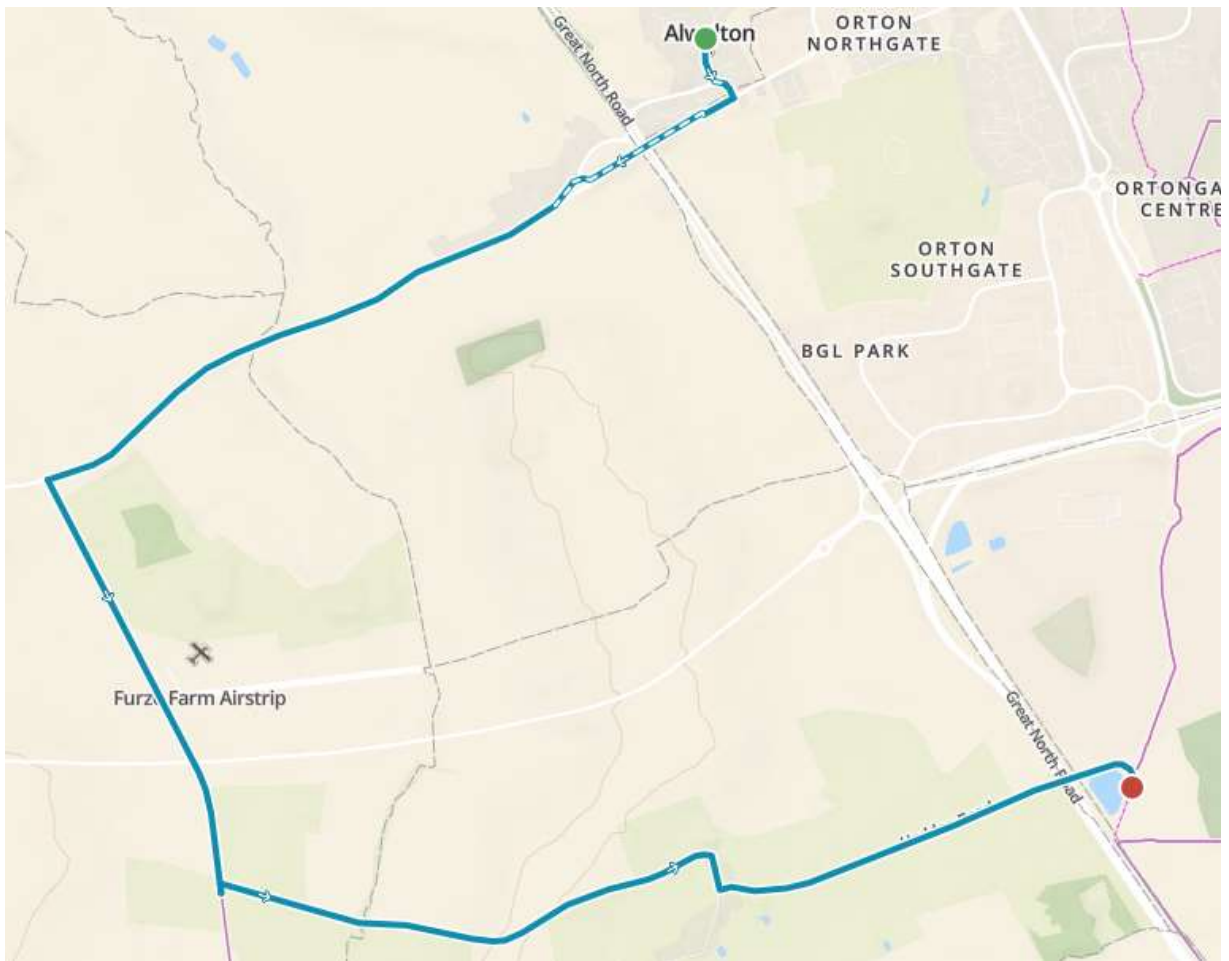

Greenwheel Relay – Stage Maps

Stage 1 – Athletics Arena to Eye.

Stage 2 – Eye to Newborough

Stage 3 – Newborough to Northborough

Stage 4 – Northborough to Alwalton

Stage 5 – Alwalton to Haddon

Stage 6 – Norman Cross to Stanground Lock

Stage 7 – Stanground Lock to Athletics Arena.