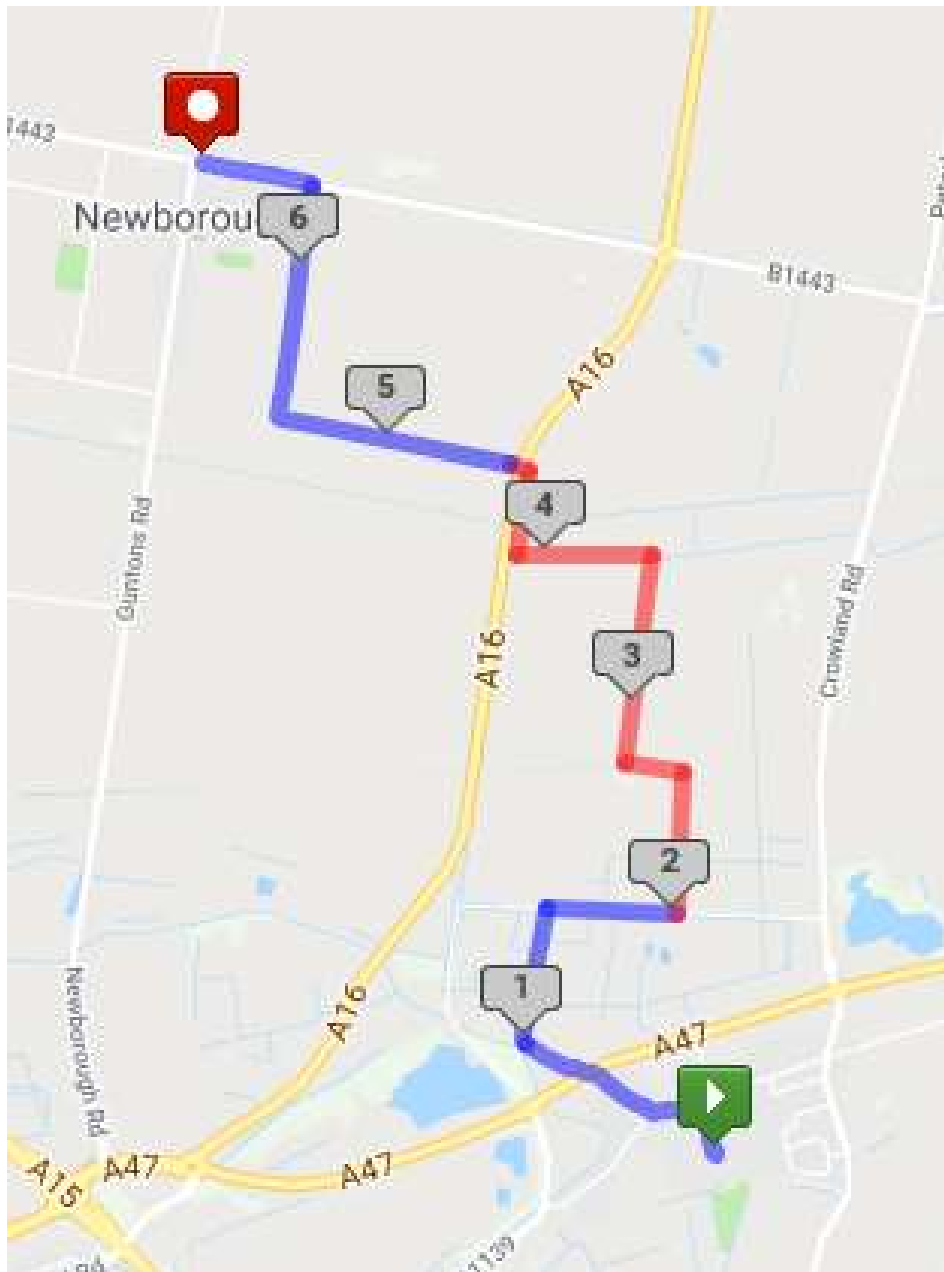

Greenwheel Relay – Stage Maps

Stage 1 – Athletics Arena to Eye.

Stage 2 – Eye to Newborough

Stage 3 – Newborough to Northborough

Stage 4 – Northborough to Alwalton

Stage 5 – Alwalton to Haddon

Stage 6 – Norman Cross to Stanground Lock

Stage 7 – Stanground Lock to Athletics Arena.