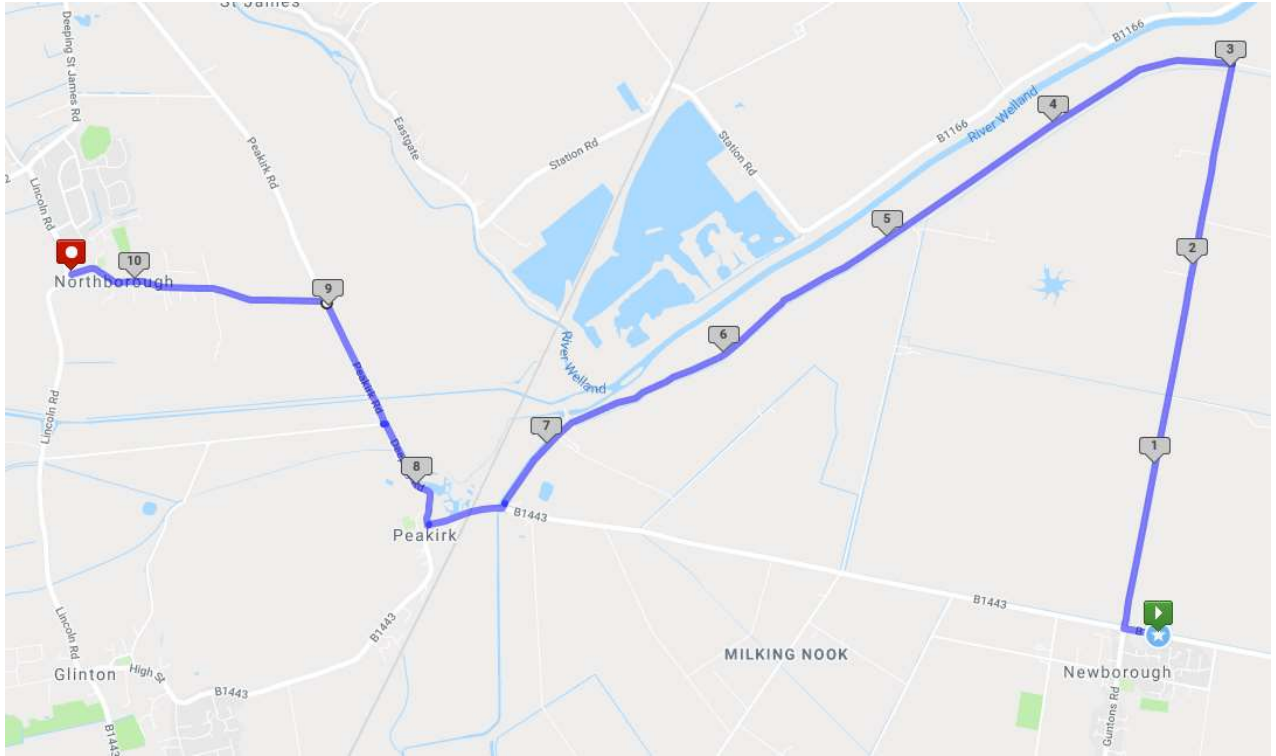

Greenwheel Relay – Stage Maps

Stage 1 – Athletics Arena to Eye.

Stage 2 – Eye to Newborough

Stage 3 – Newborough to Northborough

Stage 4 – Northborough to Alwalton

Stage 5 – Alwalton to Haddon

Stage 6 – Norman Cross to Stanground Lock

Stage 7 – Stanground Lock to Athletics Arena.