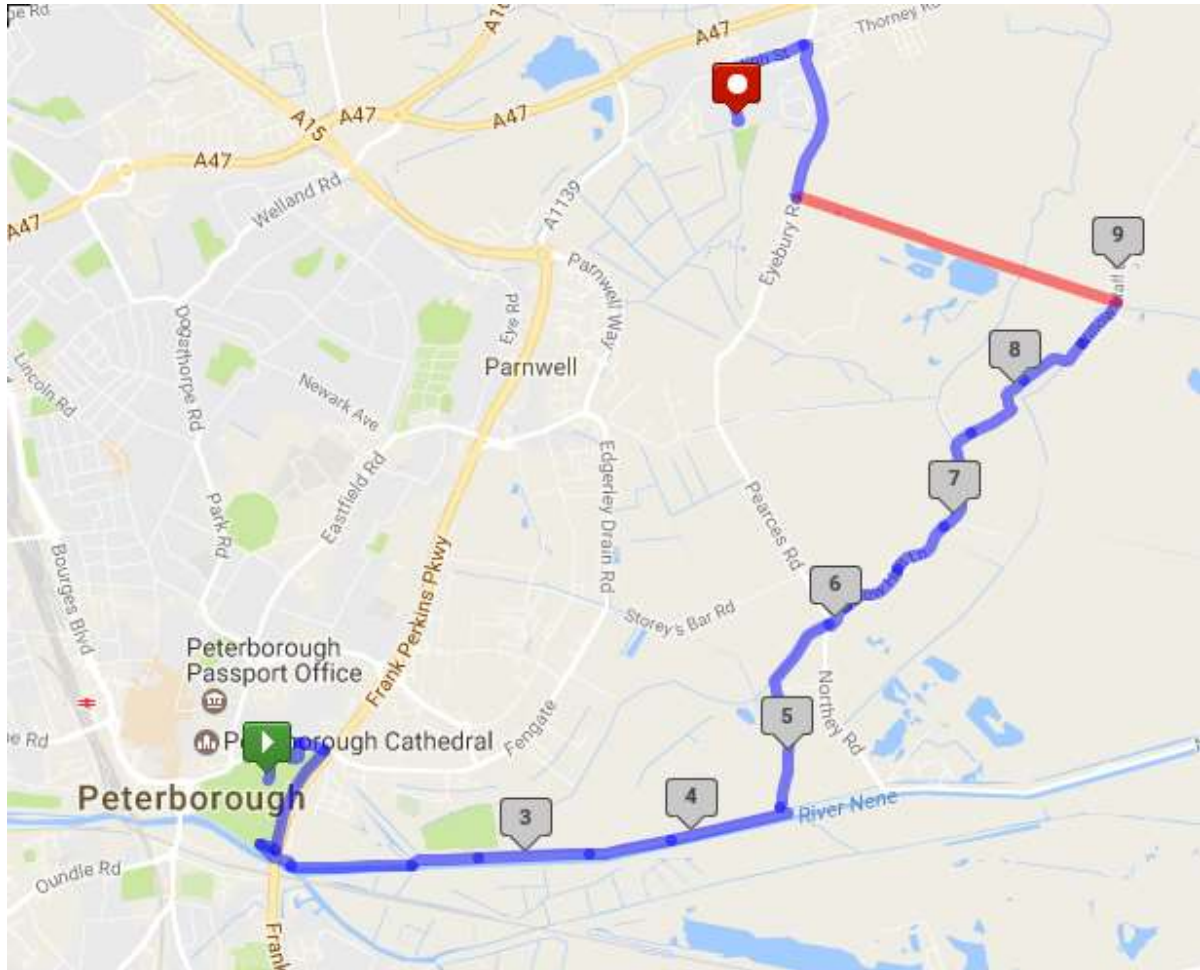

Greenwheel Relay – Stage Maps

Stage 1 – Athletics Arena to Eye.

Stage 2 – Eye to Newborough

Stage 3 – Newborough to Northborough

Stage 4 – Northborough to Alwalton

Stage 5 – Alwalton to Haddon

Stage 6 – Norman Cross to Stanground Lock

Stage 7 – Stanground Lock to Athletics Arena.