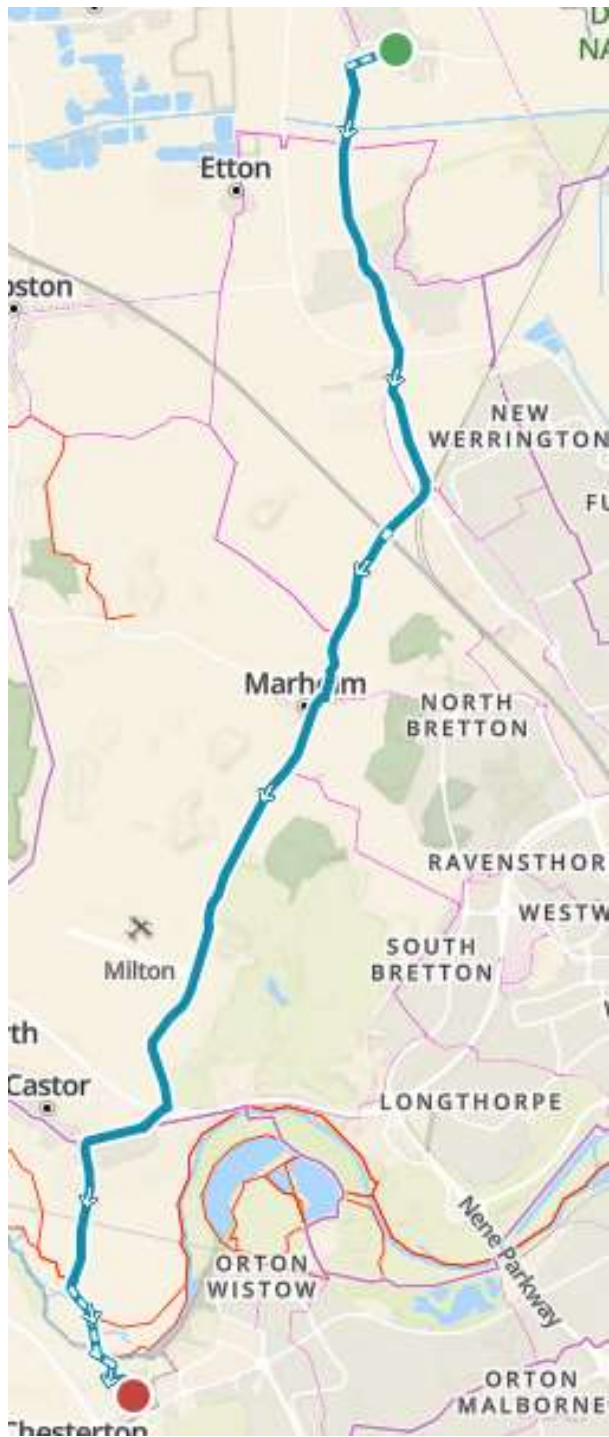

Greenwheel Relay – Stage Maps

Stage 1 – Athletics Arena to Eye.

Stage 2 – Eye to Newborough

Stage 3 – Newborough to Northborough

Stage 4 – Northborough to Alwalton

Stage 5 – Alwalton to Haddon

Stage 6 – Norman Cross to Stanground Lock

Stage 7 – Stanground Lock to Athletics Arena.