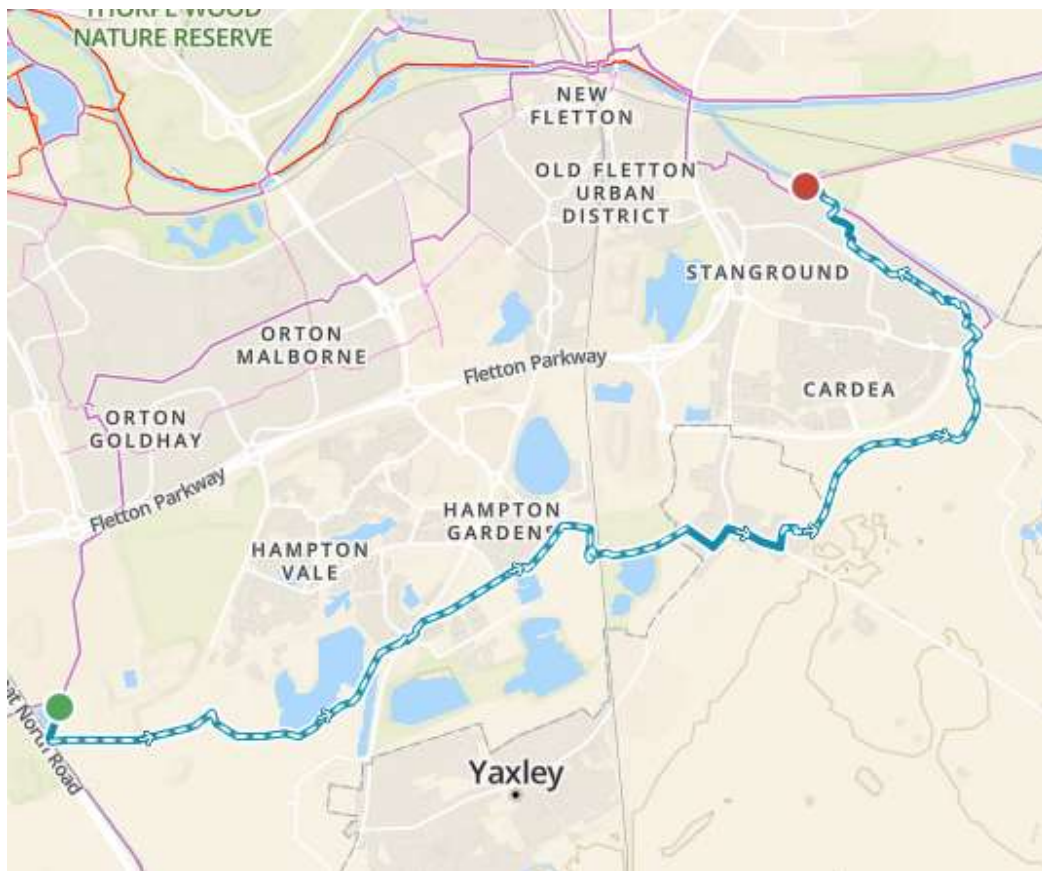

Greenwheel Relay – Stage Maps

Stage 1 – Athletics Arena to Eye.

Stage 2 – Eye to Newborough

Stage 3 – Newborough to Northborough

Stage 4 – Northborough to Alwalton

Stage 5 – Alwalton to Haddon

Stage 6 – Norman Cross to Stanground Lock

Stage 7 – Stanground Lock to Athletics Arena.